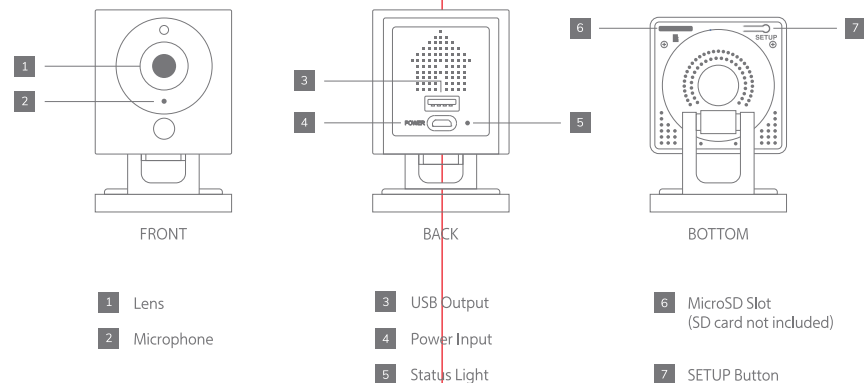

IN THE BOX

Wyze Cam	x1	Quick Start Guide	x1
USB Cable	x1	Wall Plate	x1
Power Adapter	x1	Mounting Tape	x1

SETUP

- Download the Wyze app and create an account
- Connect the camera to a power outlet and wait for 20 seconds until the yellow status light flashes
- Press the SETUP button for 3 seconds until you hear a voice prompt
- Follow the Wyze app to finish setup

LIGHT INDICATIONS

- Solid yellow light**
The device is powered on and initializing
- Flashing yellow light**
The device is ready to connect
- Flashing yellow & blue lights**
Connection is in progress
- Flashing blue light**
The device is connected and finishing setup
- Solid blue light**
The device is working properly